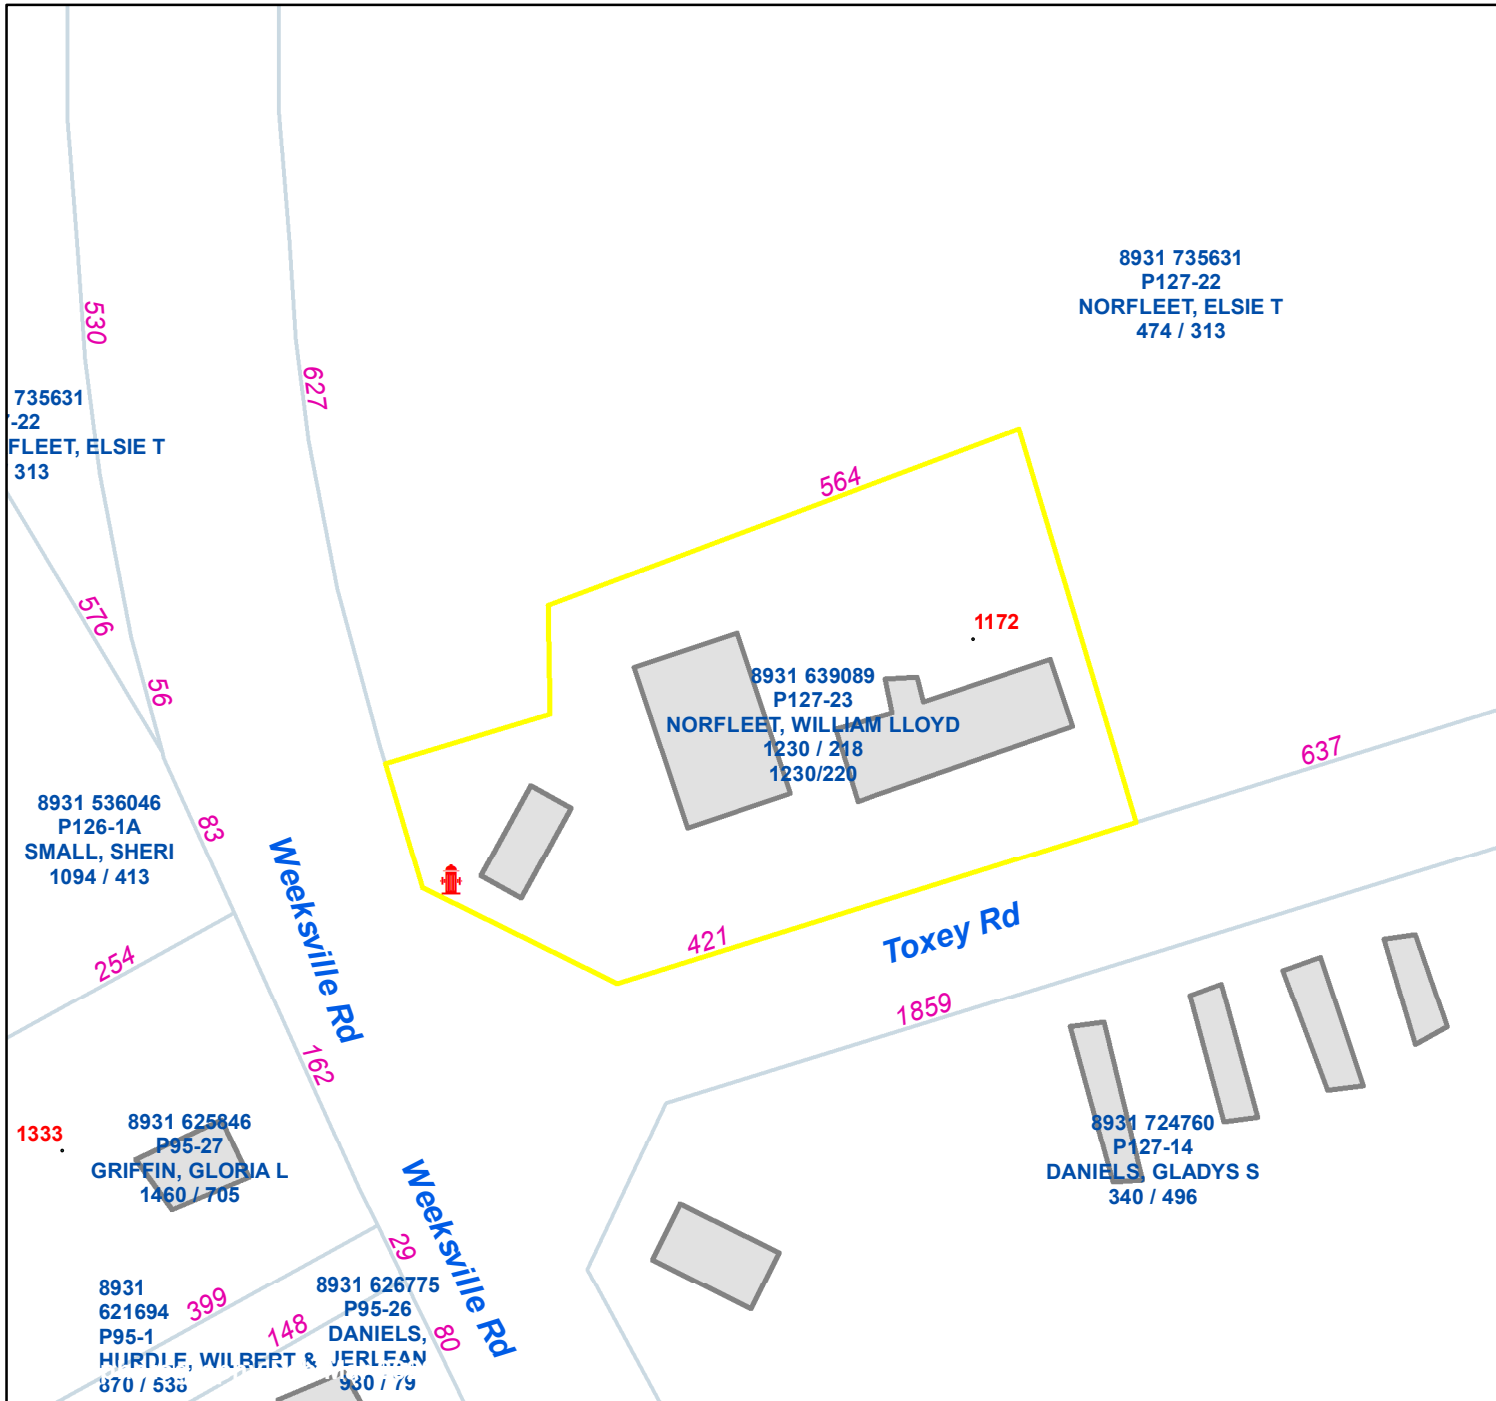

Pasquotank County, NC

Parcel ID: 8931 639089

Map: P127-23

LOT: 0

01172 TOXEY RD
NORFLEET, WILLIAM LLOYD

1172 TOXEY RD
ELIZABETH CITY NC 27909

Deed Book: 1230
Deed Page: 218
Date: 20150623
1230/220
Land Value: 37100
Ag Value: 0
Bldg Value: 200800
Total Value: 237900

Taxed Acres: 1.26

PASQUOTANK
COUNTY · NC

Date: 3/16/2024

Property Ownership/
Lines as of January 1, 2024

NOT A SURVEY

This map was created from historic maps, recorded deeds and surveys.
It CAN NOT be used to convey land, settle land disputes or build fences.